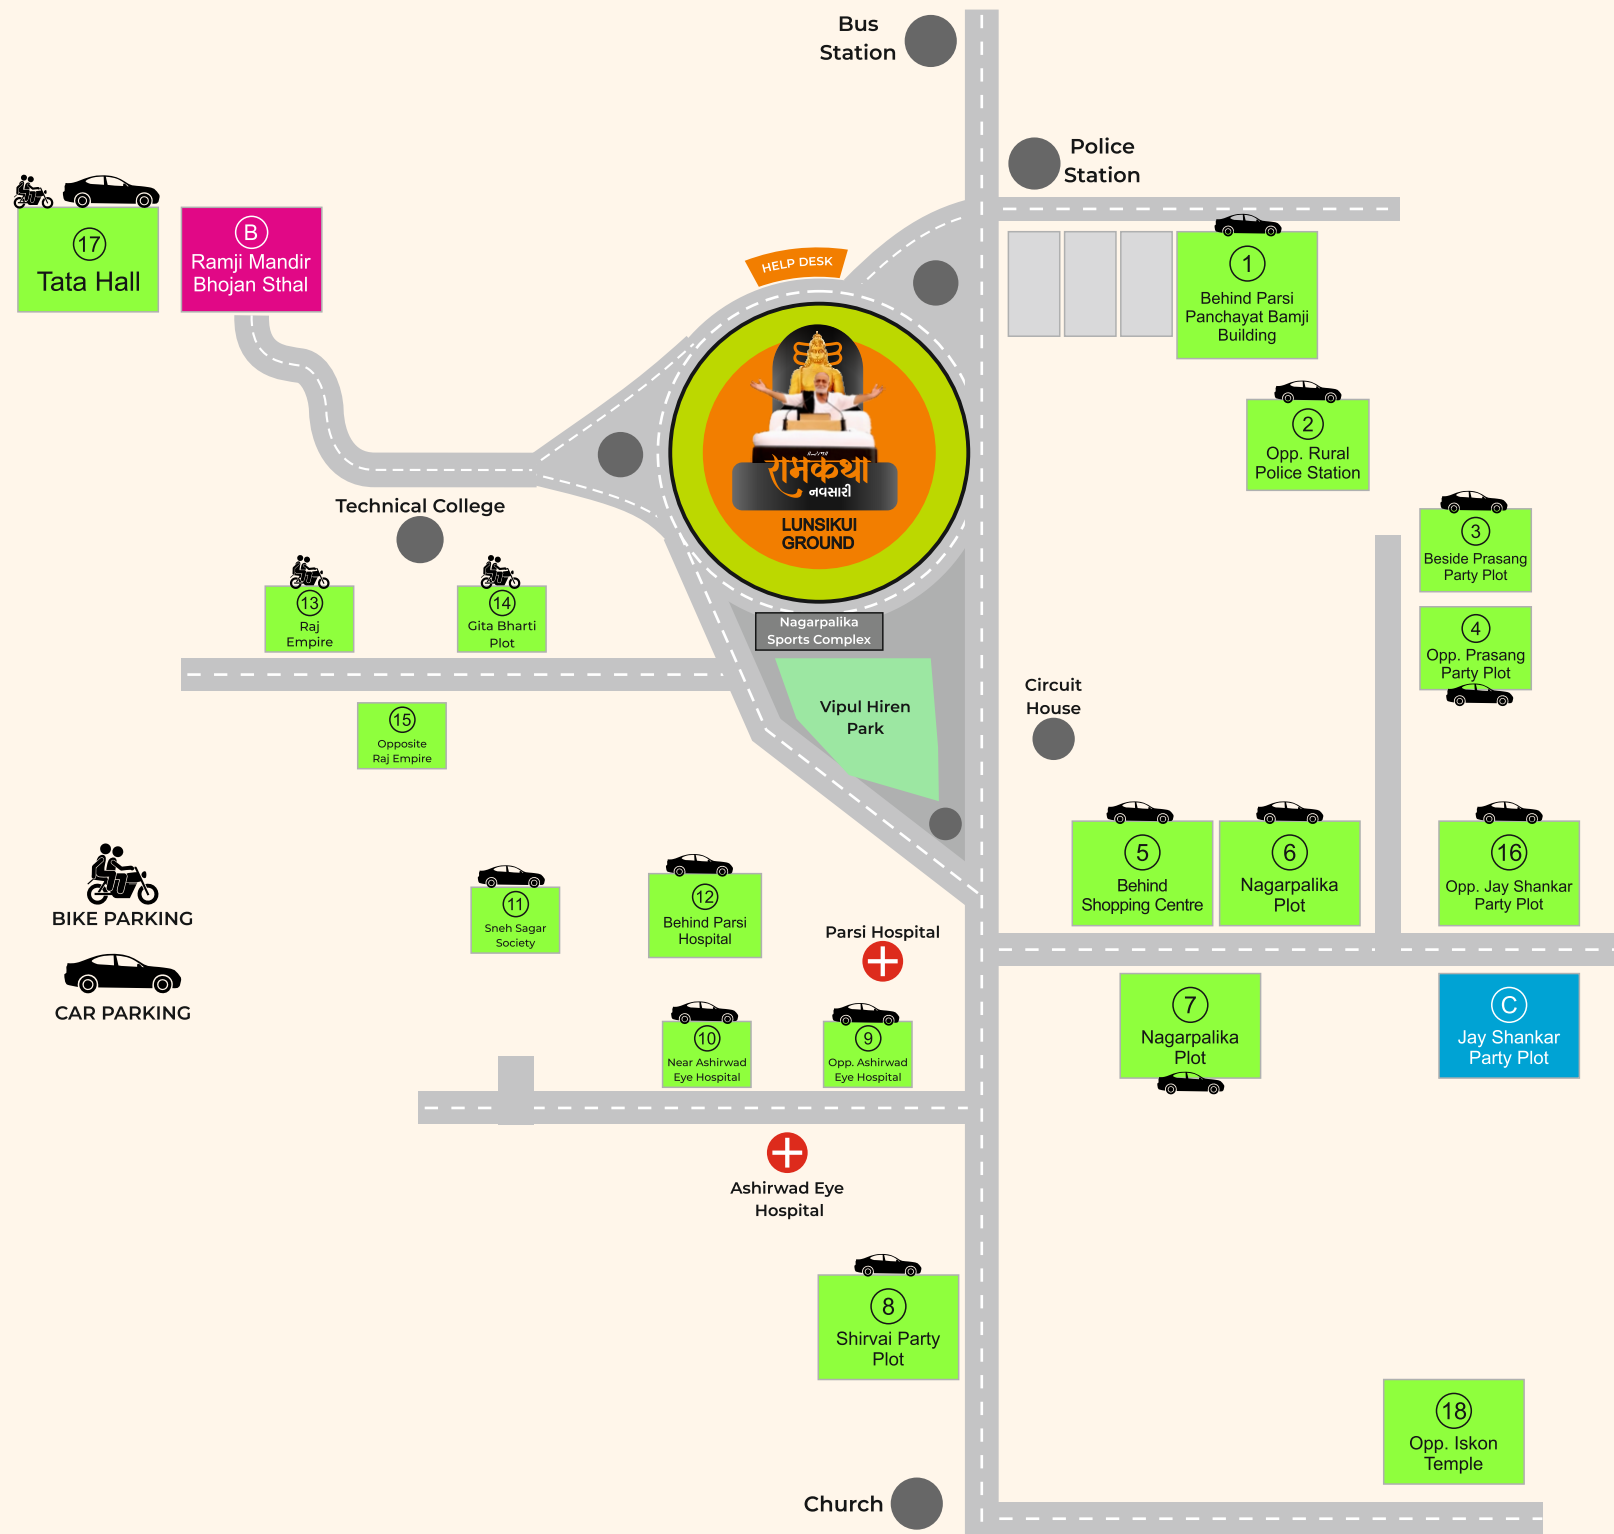

LOCATION MAP LAYOUT

22 मार्च 2023 : सांजे 4:00 क्लॉकथी
23 थी 30 मार्च 2023 : सपारे १० थी जपोरे १:30

RAM KATHA STHAL

BHOJAN / PRASAD

PARKING AREAS

CLICK ON LOCATION TO OPEN IN GOOGLE MAPS
गूगल मेप्समां जोलवा भाटे लोकेशन पर क्लिक करो

PARKING 02

Opposite Rural
Police Station

PARKING 03

Beside Prasang
Party Plot

PARKING 04

Opposite Prasang
Party Plot

PARKING 05

Behind Shopping
Centre

PARKING 14

Gita Bharti
Plot

PARKING 15

Opposite
Raj Empire

PARKING 16

Opposite Jay Shankar
Party Plot

PARKING 17

Tata Hall

PARKING 18

Opposite
Iskon Temple